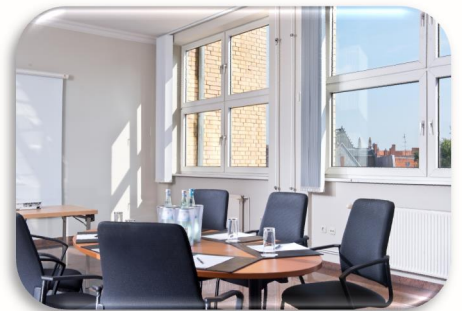

WYNDHAM GARDEN BERLIN MITTE

BERLINER PAUSCHALE

~ SET UP COSTS FOR THE PLENARY IN THE REQUESTED SEATING
~ BEAMER (2500 ANSI-LUMEN), FLIPCHART, SCREEN, NOTEPADS AND PENS

~ UNLIMITED BIG BOTTLES OF MINERAL WATER AND JUICE IN THE PLENARY
~ MORNING COFFEEBREAK INCLUDING MINI MEATBALLS, CURRYWURST KEBAB UND VEGETABLESTICKS WITH A DIP
~ BERLIN LUNCHBUFFET OR 3-COURSE SET MENU INCLUDING ONE SOFTDRINK PER PERSON
~ AFTERNOON COFFEEBREAK WITH PANCAKES, BERLINER LUFT UND FRESHLY SLICED FRUITS