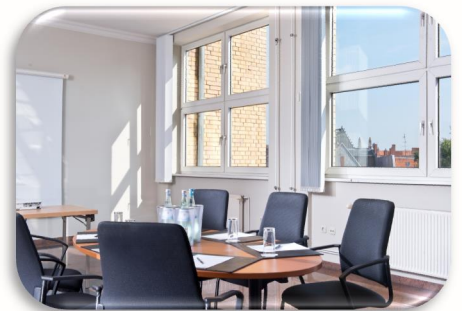

### FITMACHER PAUSCHALE

~ SET UP COSTS FOR THE PLENARY IN THE REQUESTED SEATING  
~ BEAMER (2500 ANSI-LUMEN), FLIPCHART, SCREEN, NOTEPADS AND PENS

~ WELCOME COFFEE INCLUDING ONE ENERGYDRINK  
~ UNLIMITED BIG BOTTLES OF MINERAL WATER AND JUICE IN THE PLENARY  
~ MORNING COFFEEBREAK WITH VEGETABLESTICKS & ONE DIP, A YOGHURT-MUESLI MIX AND FRUITS  
~ VITAL LUNCHBUFFET OR 3-COURSE SET MENU INCLUDING MINERAL WATER  
~ AFTERNOON COFFEEBREAK INCLUDING CAKE, FRUIT SALAD UND SMOOTHIES