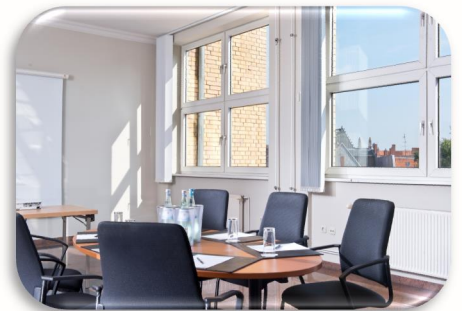

WYNDHAM GARDEN BERLIN MITTE

MEET & SLEEP IN WYNDHAM GARDEN BERLIN MITTE

- ~ SET UP COSTS FOR PLENARY IN THE REQUESTED INCLUDING TECHNICAL EQUIPMENT
- ~ ACCOMMODATION IN A SINGLE ROOM, BREAKFAST INCLUSIVE
- ~ UNLIMITED MINERAL WATER AND JUICE IN THE PLENARY
- ~ 2 CREATIVE COFFEEBREAKS
- ~ LUNCHBUFFET INCLUDING MINERAL WATER IN THE RESTAURANT %JHRWERK+
- ~ YOUR PERSONAL HOTEL REPRESENTATIVE DURING THE EVENT